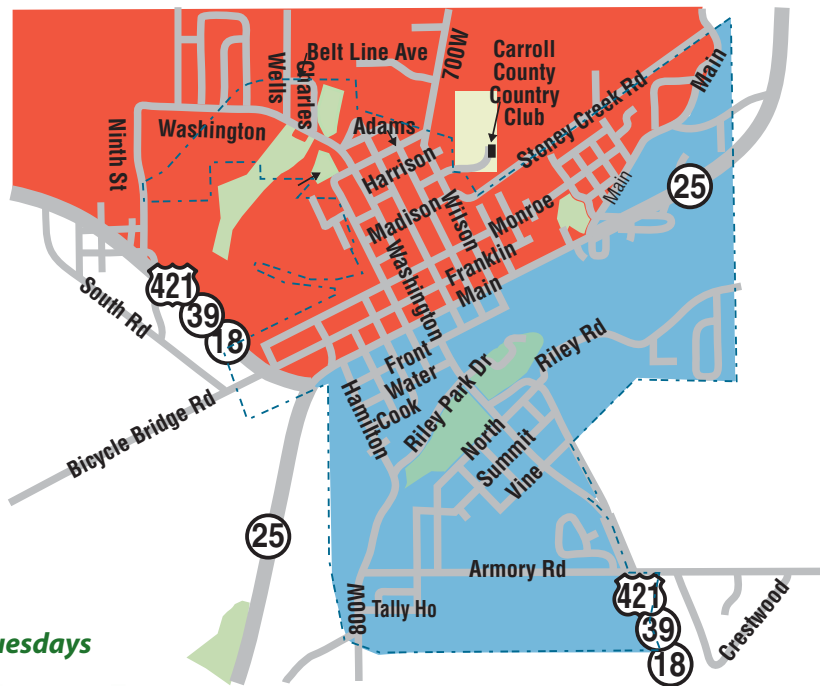

Recycling Zone Map