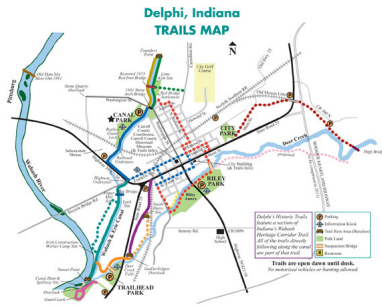

## Parks Information

---

The City of Delphi provides five parks for the enjoyment of residents and visitors: City Park, Overlook Park, Riley Park, Riley Park Annex, and Trailhead Park. Together these parks offer sports facilities for basketball, tennis, baseball/softball, volleyball and soccer. Most of the parks offer picnic tables, a picnic shelter, and playground equipment. There are many paths and trails through out the parks system that are suitable for walking, bicycling or enjoying nature or the history of the area. Riley Cabin and picnic shelters can be rented for special occasions.