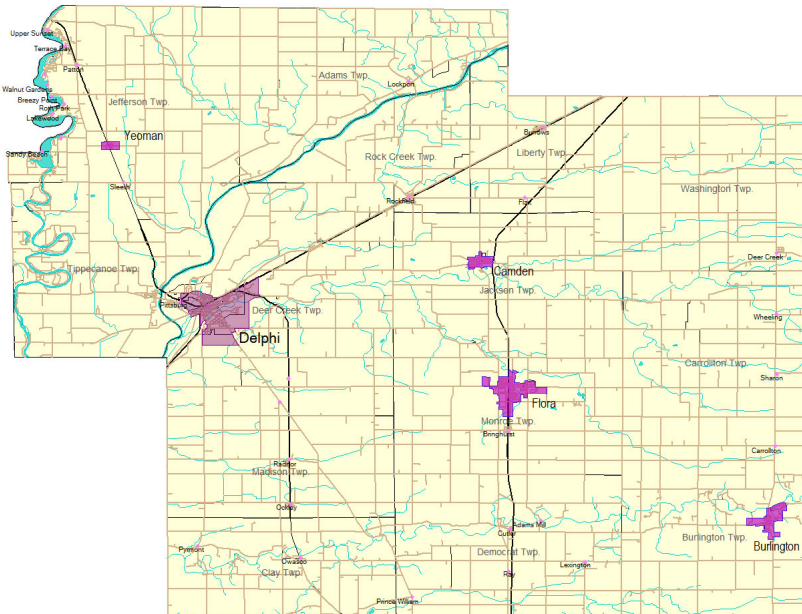

Links to various maps relevant to Delphi and Carroll County are provided below:

Delphi Maps

[City of Delphi Boundaries](#)

[Delphi City Council Districts](#)

[Delphi Historic Trails Map](#)

[Downtown Delphi Architectural Walking Tour Map](#)

[Carroll County Map](#)

Carroll County Maps

[Carroll County Region Map](#)

[Carroll County Commissioners District Map](#)

[Carroll County Council District Map](#)

[Carroll County Cemeteries Map](#)

[Carroll County Library Districts Map](#)

[Carroll County School District Map](#)

[Carroll County Townships Map](#)

[Carroll County Voting Districts Map](#)

[Indiana House District 24 Map](#)

[Indiana Senate District 7 Map](#)

[Twin Lakes Regional Sewer District Map](#)     [\(or large PDF map\)](#)

[U.S. Congressional District 2, Indiana, Map](#)