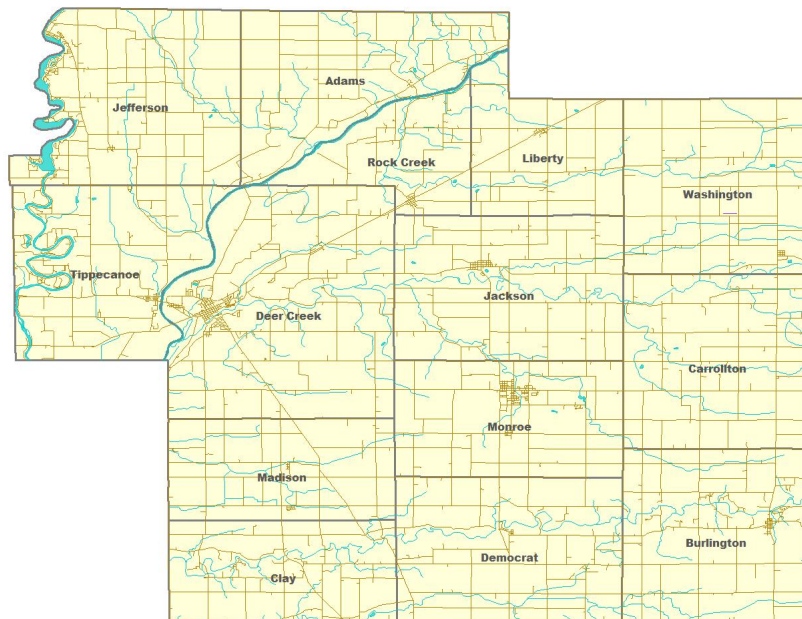

Links to various maps relevant to Delphi and Carroll County are provided below:

Delphi Maps

[City of Delphi Boundaries](#)

[Delphi City Council Districts](#)

[Delphi Historic Trails Map](#)

[Downtown Delphi Architectural Walking Tour Map](#)

[Carroll County Map](#)

Carroll County Maps

[Carroll County Region Map](#)

[Carroll County Commissioners District Map](#)

[Carroll County Council District Map](#)

[Carroll County Cemeteries Map](#)

[Carroll County Library Districts Map](#)

[Carroll County School District Map](#)

[Carroll County Townships Map](#)

[Carroll County Voting Districts Map](#)

[Indiana House District 24 Map](#)

[Indiana Senate District 7 Map](#)

[Twin Lakes Regional Sewer District Map](#)     [\(or large PDF map\)](#)

[U.S. Congressional District 2, Indiana, Map](#)